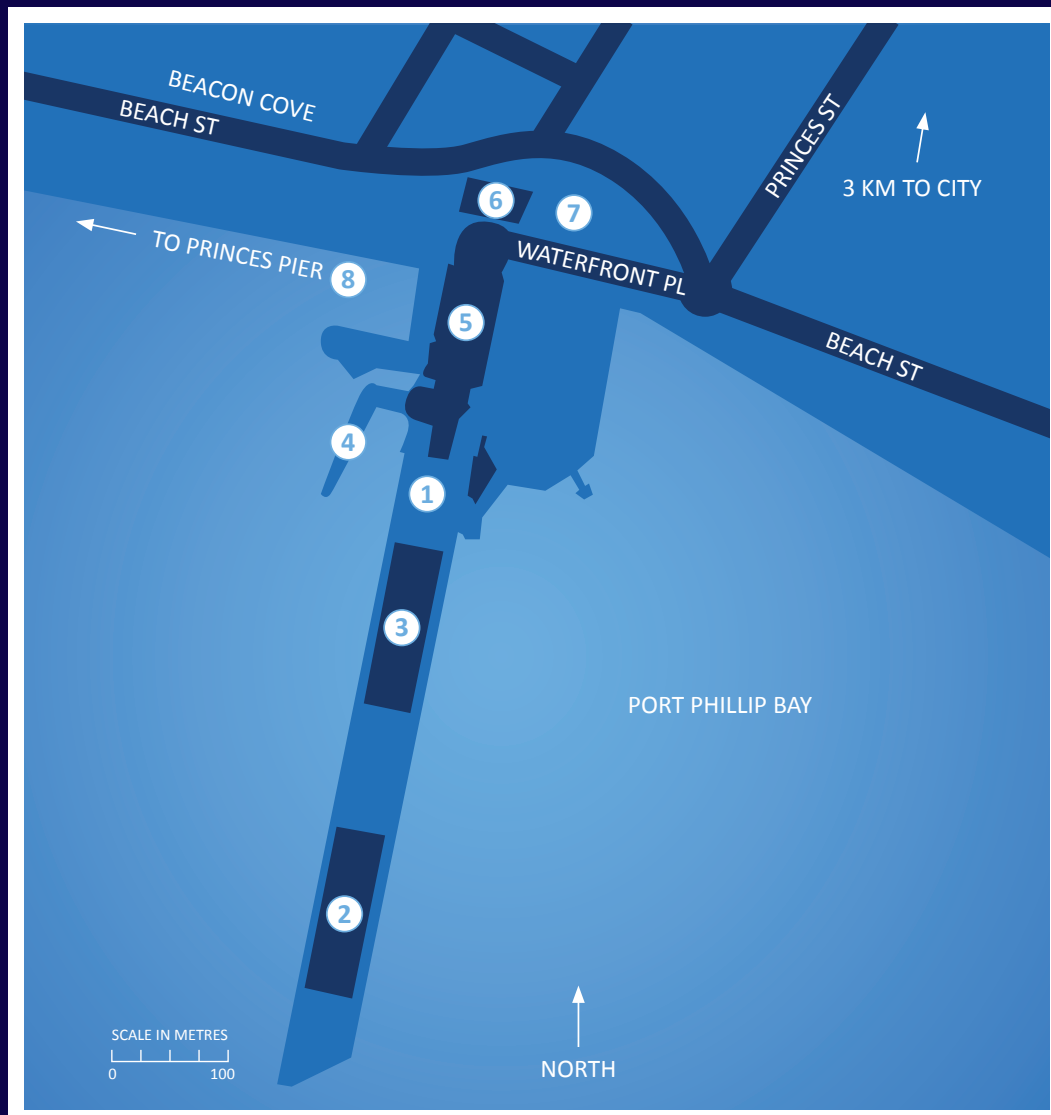

# Station Pier map

## Cruise shipping at Station Pier

- 1 Gatehouse.
- 2 Cruise Terminal for international cruise ships.
- 3 TT-Line Domestic Terminal for *Spirit of Tasmania*.
- 4 West Finger Pier – public area for meeting passengers.
- 5 Limited public parking. (Charges apply.)
- 6 Convenience store.
- 7 109 tram stop. 20 minutes to the city centre.
- 8 Princes Pier – public area for viewing cruise ships.