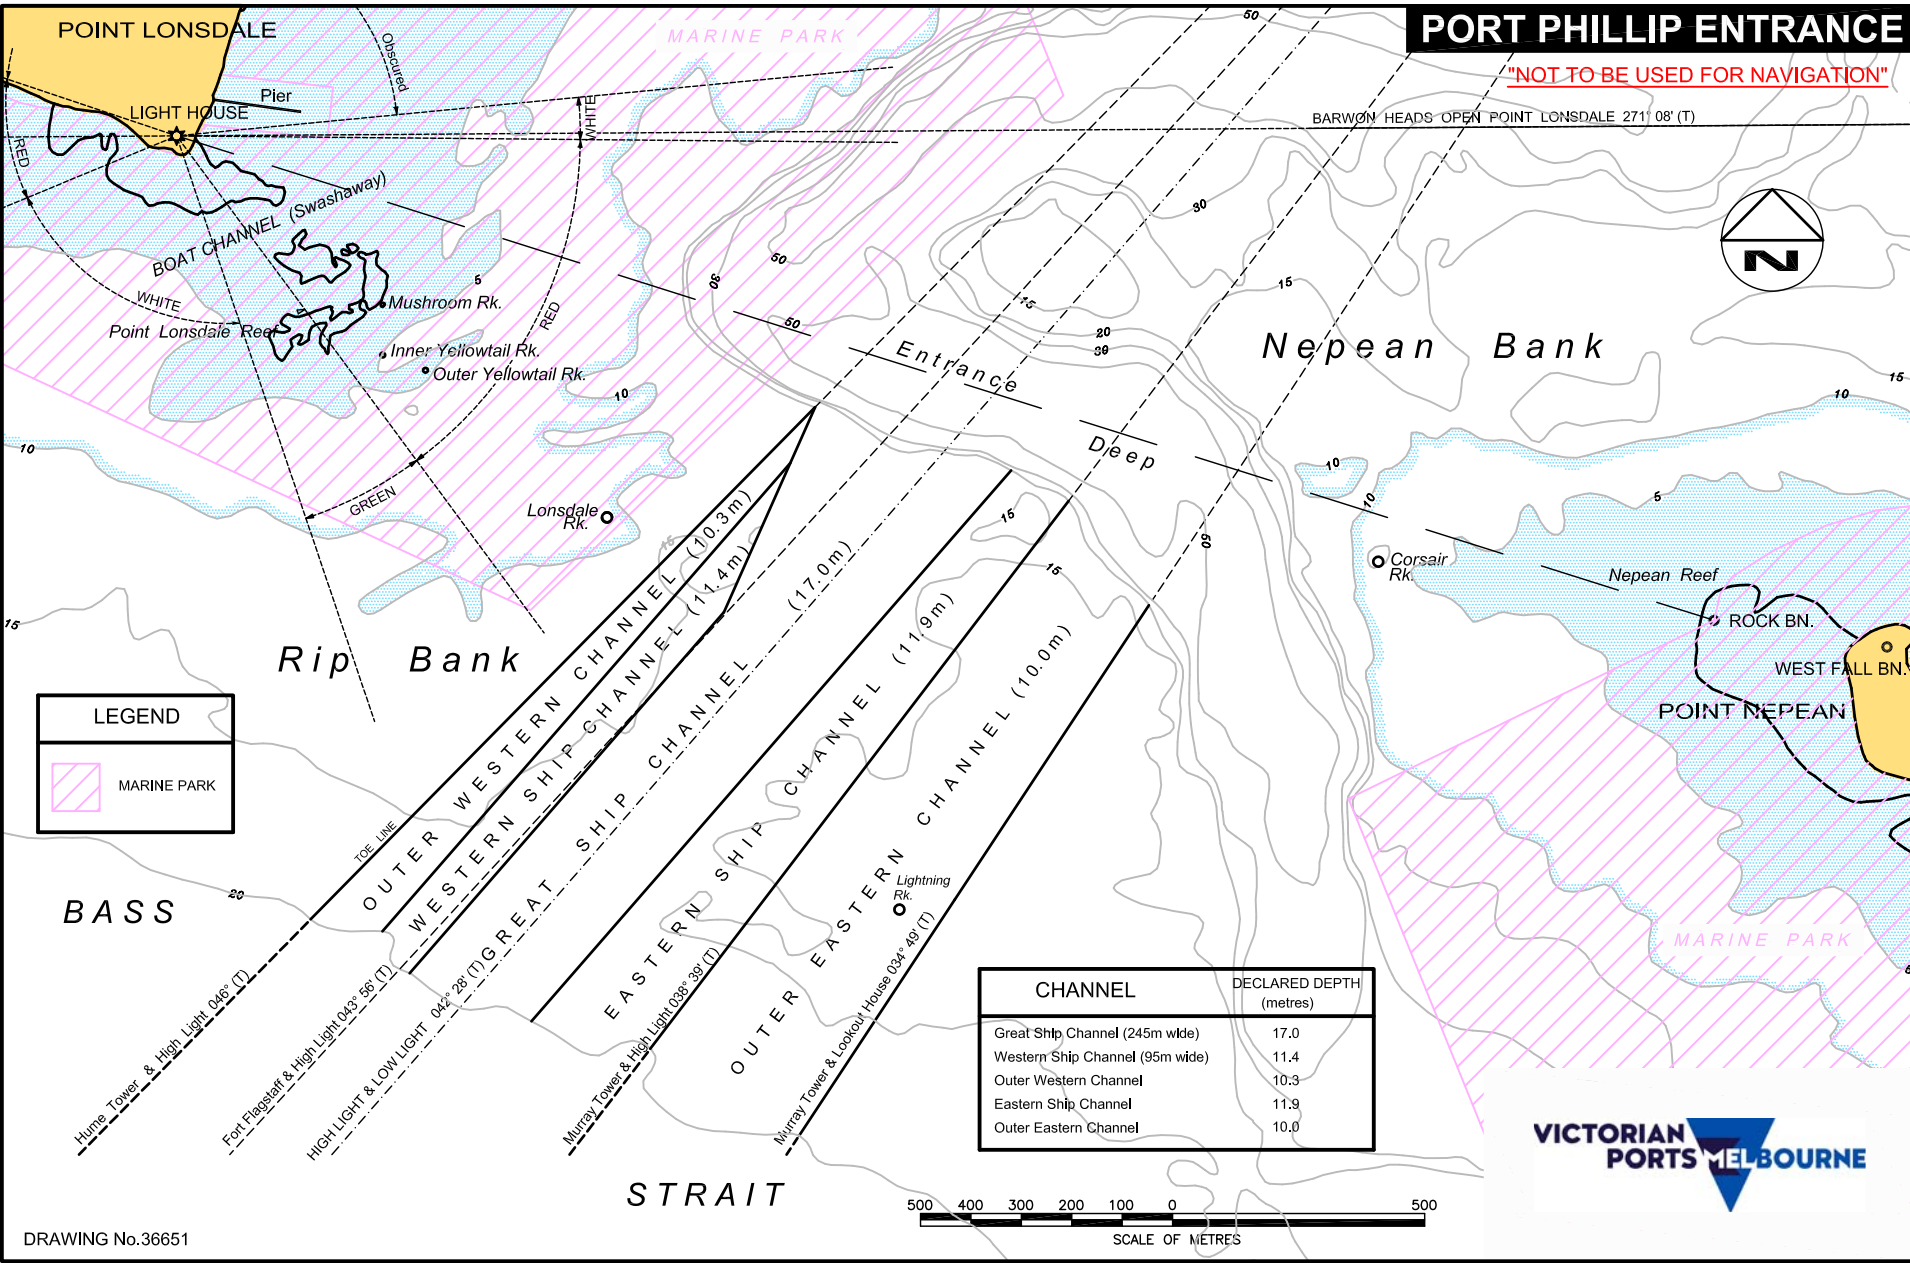

PORT PHILLIP ENTRANCE

"NOT TO BE USED FOR NAVIGATION"

LEGEND

MARINE PARK

CHANNEL	DECLARED DEPTH (metres)
Great Ship Channel (245m wide)	17.0
Western Ship Channel (95m wide)	11.4
Outer Western Channel	10.3
Eastern Ship Channel	11.9
Outer Eastern Channel	10.0

DRAWING No.36651